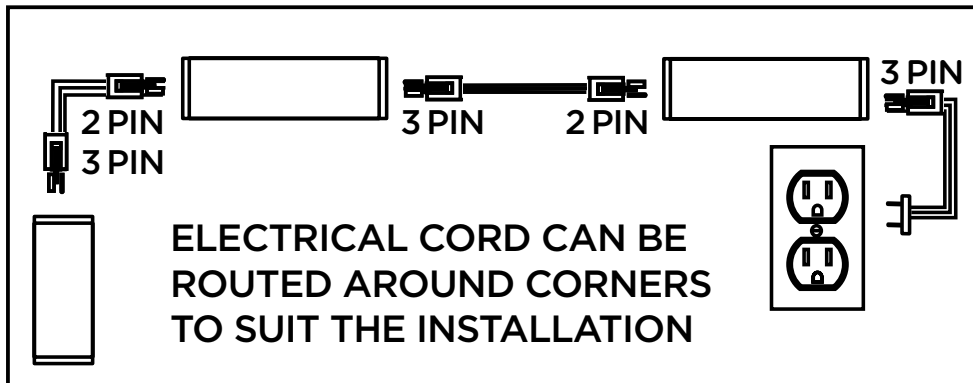

2.4GHz
Wi-Fi connection required
Longer range, better coverage
Dual- and tri-band router compatible

works with alexa

works with Google Home

Certifications & Compliances

Compliances, specifications and availability are subject to change without notice.

Distributed by Jasco Products Company LLC
10 E. Memorial Rd., Oklahoma City, OK

Questions? Contact our U.S.-based Consumer Care at 1-800-654-8483 between 7AM-8PM, M-F, Central Time.

©Jasco 2023