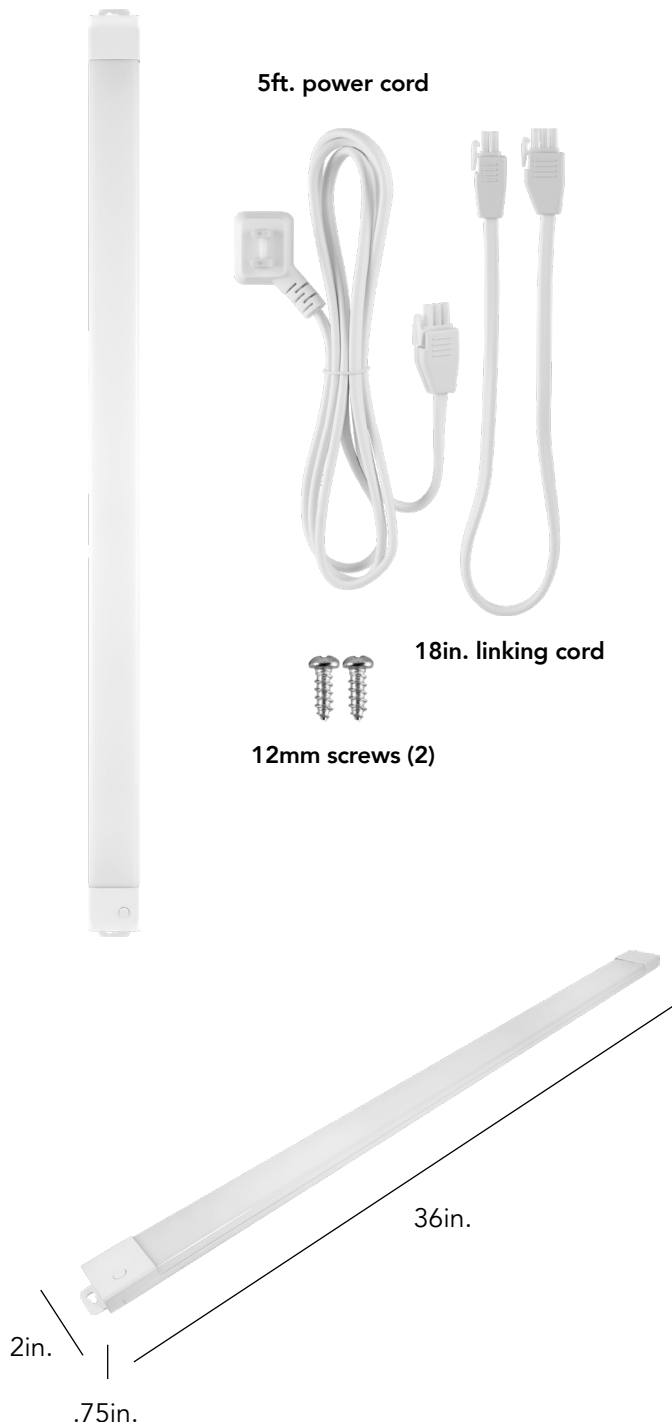

JascoPro Series Wi-Fi LED Light Fixture, 36in.

Specifications

Length of fixture: 36in. **Lumens:** 1480
Voltage: 120 **Hertz:** 60 **CCT:** 2000K-6500K
CRI: 95 **Wattage:** 21.3 **Efficacy (lm/w):** 69.6
Max linkable: 20 fixtures **Lifetime:** 50,000 hours
Signal frequency: 2.4GHz
Warranty: 5-year limited warranty

Additional Installation Information

- Includes all mounting hardware and instruction manual for easy installation
- Directly wire this fixture to an existing wall switch using the Enbrighten Junction Box (39971), sold separately
- Not to be used with a dimming circuit or any other electronically switched control
- Additional linking cords sold separately
- Indoor use only