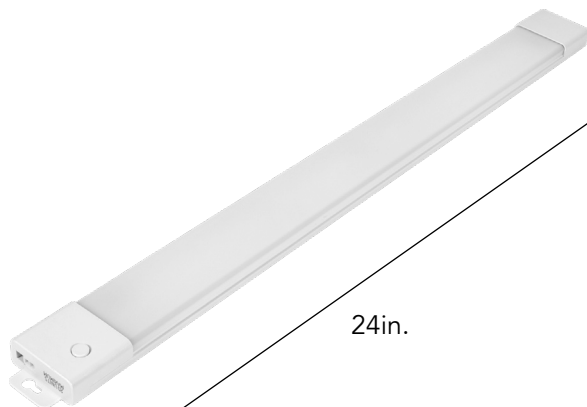

JascoPro Series Wi-Fi LED Light Fixture, 24in.

5ft. power cord

18in. linking cord

12mm screws (2)

2in.

24in.

.75in.

Specifications

Length of fixture: 24in. **Lumens:** 1005

Voltage: 120 **Hertz:** 60 **CCT:** 2000K-6500K

CRI: 95 **Wattage:** 16.1 **Efficacy (lm/w):** 62.5

Max linkable: 20 fixtures **Lifetime:** 50,000 hours

Signal frequency: 2.4GHz

Additional Installation Information

- Includes all mounting hardware and instruction manual for easy installation
- Directly wire this fixture to an existing wall switch using the Enbrighten Junction Box (39971), sold separately
- Not to be used with a dimming circuit or any other electronically switched control
- Additional linking cords sold separately
- Indoor use only