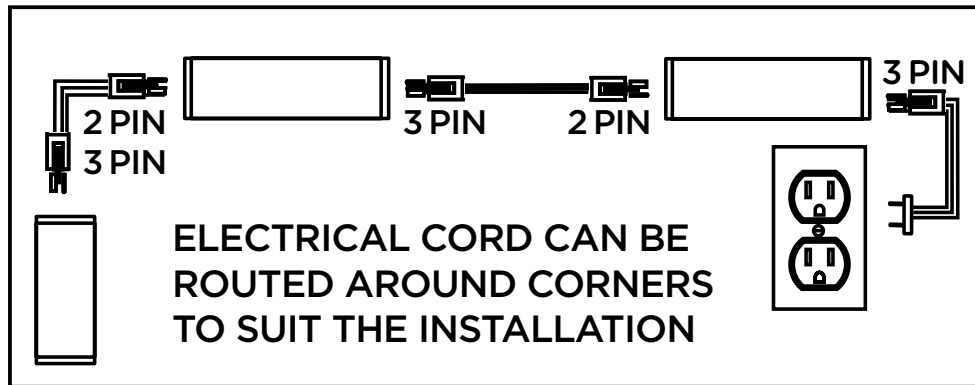

2.4GHz
Wi-Fi connection required
Longer range, better coverage
Dual- and tri-band router compatible

works with alexa

works with Google Home

Certifications & Compliances

Compliances, specifications and availability are subject to change without notice.

Distributed by Jasco Products Company LLC
10 E. Memorial Rd., Oklahoma City, OK

Questions? Contact our U.S.-based Consumer Care at
1-800-654-8483 between 7AM-8PM, M-F, Central Time.

©Jasco 2023