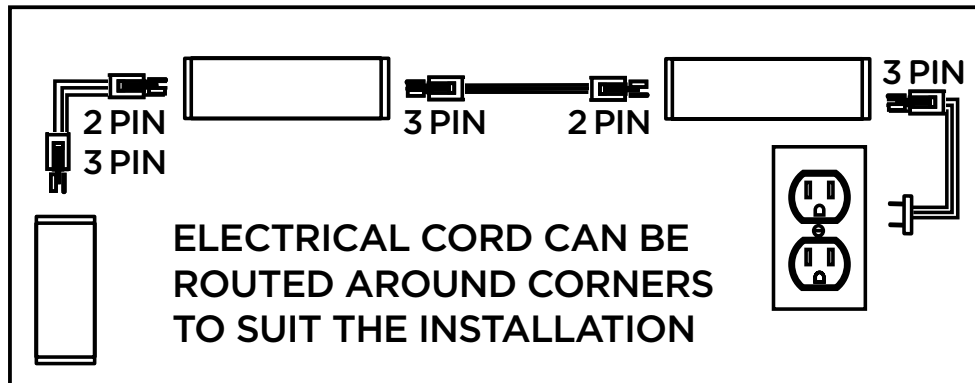

2.4GHz
Wi-Fi connection required
Longer range, better coverage
Dual- and tri-band router compatible

works with alexa

works with Google Home

Certifications & Compliances

Compliances, specifications and availability are subject to change without notice.

Distributed by Jasco Products Company LLC
10 E. Memorial Rd., Oklahoma City, OK

Questions? Contact our U.S.-based Consumer Care at
1-800-654-8483 between 7AM-8PM, M-F, Central Time.

©Jasco 2023