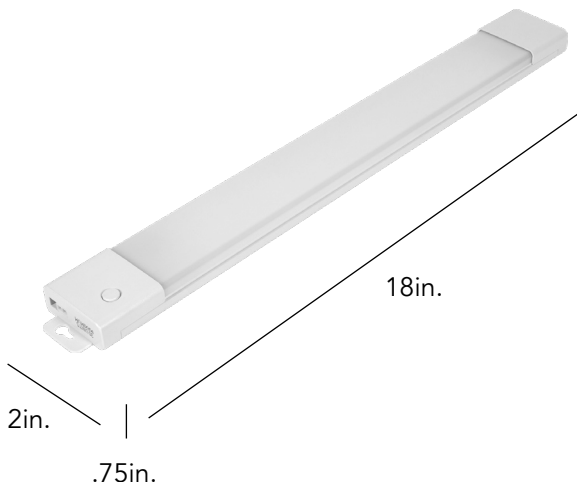

JascoPro Series Wi-Fi LED Light Fixture, 18in.

5ft. power cord

18in. linking cord

12mm screws (2)

Specifications

Length of fixture: 18in. **Lumens:** 751

Voltage: 120 **Hertz:** 60 **CCT:** 2000K-6500K

CRI: 95 **Wattage:** 11.2 **Efficacy (lm/w):** 67.0

Additional Installation Information

- Includes all mounting hardware and instruction manual for easy installation
- Directly wire this fixture to an existing wall switch using the Enbrighten Junction Box (39971), sold separately
- Not to be used with a dimming circuit or any other electronically switched control
- Additional linking cords sold separately
- Indoor use only