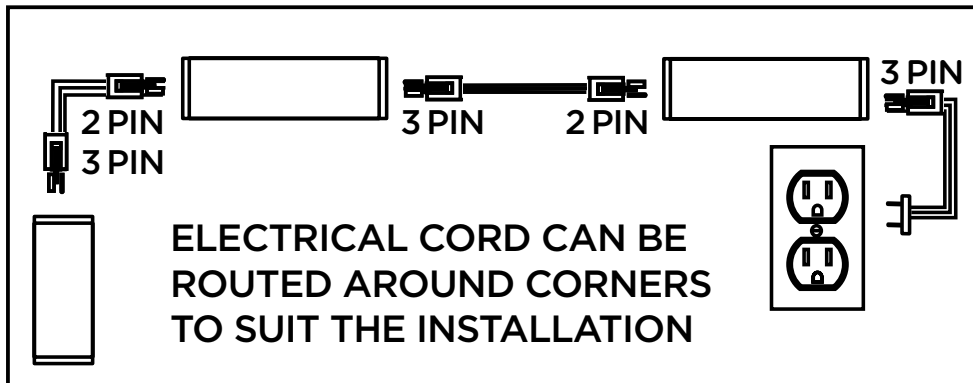

2.4GHz
Wi-Fi connection required
Longer range, better coverage
Dual- and tri-band router compatible

works with alexa

works with Google Home

Certifications & Compliances

Compliances, specifications and availability are subject to change without notice.

Distributed by Jasco Products Company LLC
10 E. Memorial Rd., Oklahoma City, OK

Questions? Contact our U.S.-based Consumer Care at
1-800-654-8483 between 7AM-8PM, M-F, Central Time.

©Jasco 2023