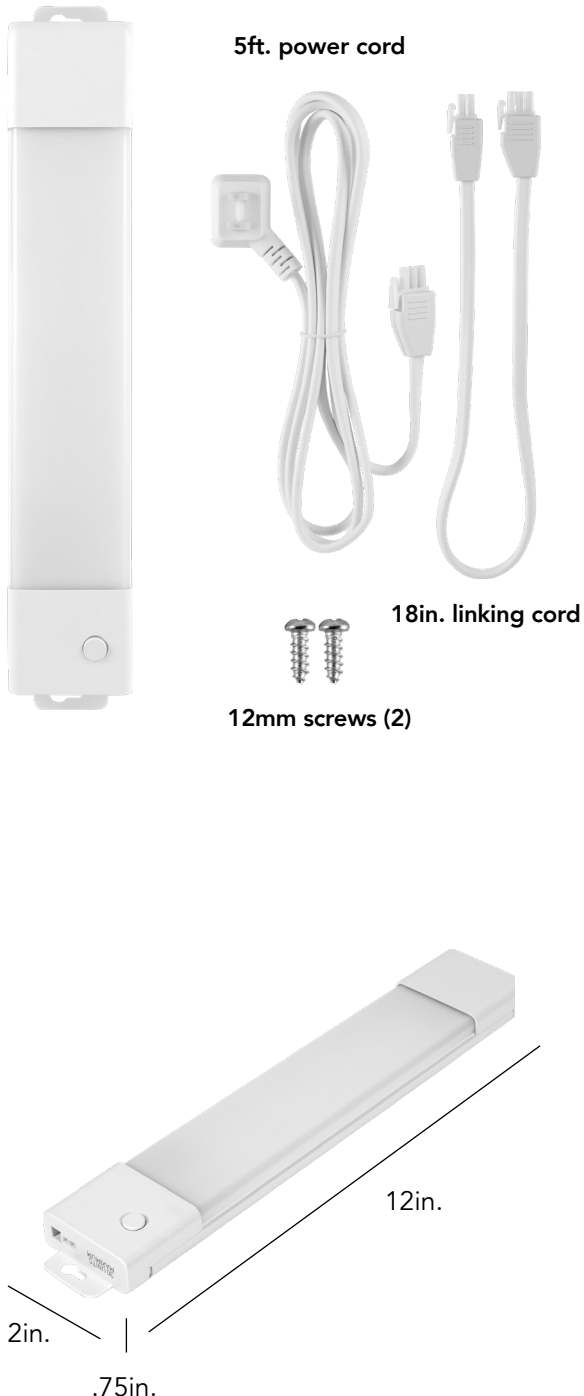

JascoPro Series Wi-Fi LED Light Fixture, 12in.

Specifications

Length of fixture: 12in. **Lumens:** 502
Voltage: 120 **Hertz:** 60 **CCT:** 2000K-6500K
CRI: 95 **Wattage:** 7.9 **Efficacy (lm/w):** 63.8
Max linkable: 30 fixtures **Lifetime:** 50,000 hours
Signal frequency: 2.4GHz
Warranty: 5-year limited warranty

Additional Installation Information

- Includes all mounting hardware and instruction manual for easy installation
- Directly wire this fixture to an existing wall switch using the Enbrighten Junction Box (39971), sold separately
- Not to be used with a dimming circuit or any other electronically switched control
- Additional linking cords sold separately
- Indoor use only