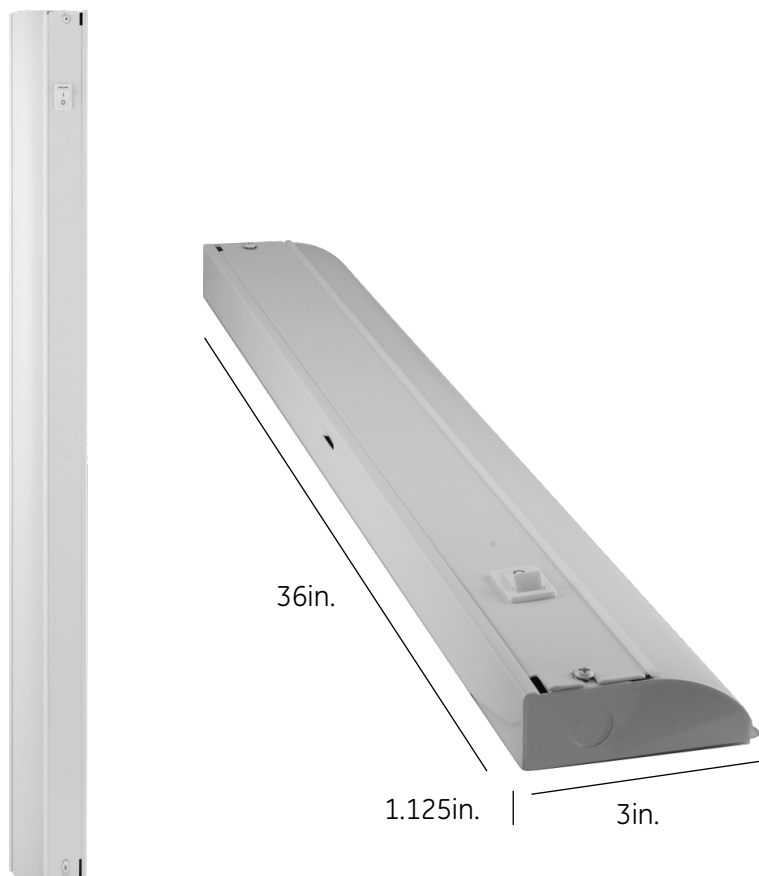

JascoPro™ Series LED Direct Wire ON/OFF Light Fixture, 36in.

Specifications

Length of fixture: 36" **Nominal lumens:** 725
Voltage: 120 **Hertz:** 60
Nominal CRI: 83 **Nominal wattage:** 9
Efficacy (lm/w): 80 **CCT:** 3000K
Beam angle: 110.6 **Lifetime:** 50,000 hours
Warranty: 5-year limited warranty

Design Features

- Premium LED 36in. direct wire light bar
- High-quality steel housing
- High-powered fully diffused LED light source with no hot spots
- 725 lumens, 3000K warm white light
- Manual ON/OFF switch