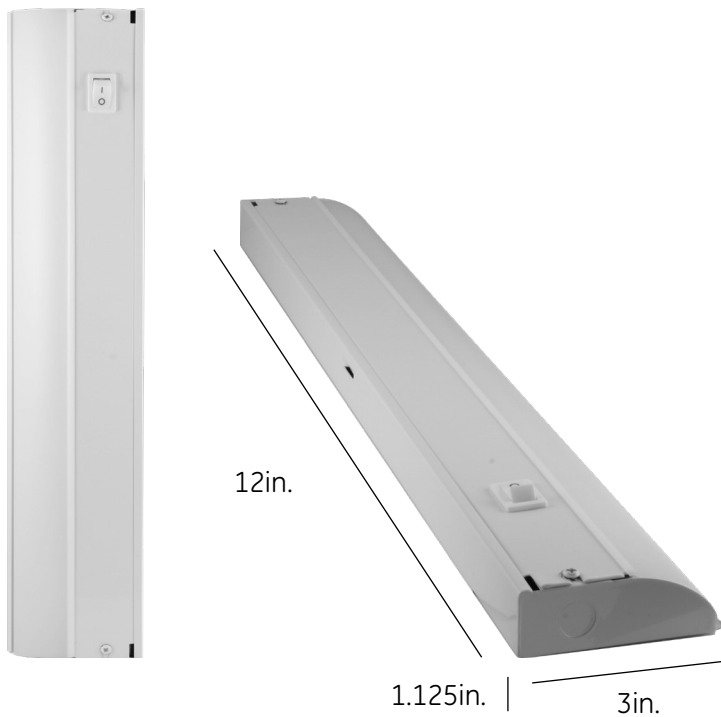

JascoPro™ Series LED Direct Wire ON/OFF Light Fixture, 12in.

Specifications

Length of fixture: 12" Nominal lumens: 320
 Voltage: 120 Hertz: 60
 Nominal CRI: 83 Nominal wattage: 3.5
 Efficacy (lm/w): 80 CCT: 3000K
 Beam angle: 110.6 Lifetime: 50,000 hours
 Warranty: 5-year limited warranty

Design Features

- Premium LED 12in. direct wire light bar
- High-quality steel housing
- High-powered fully diffused LED light source with no hot spots
- 320 lumens, 3000K warm white light
- Manual ON/OFF switch