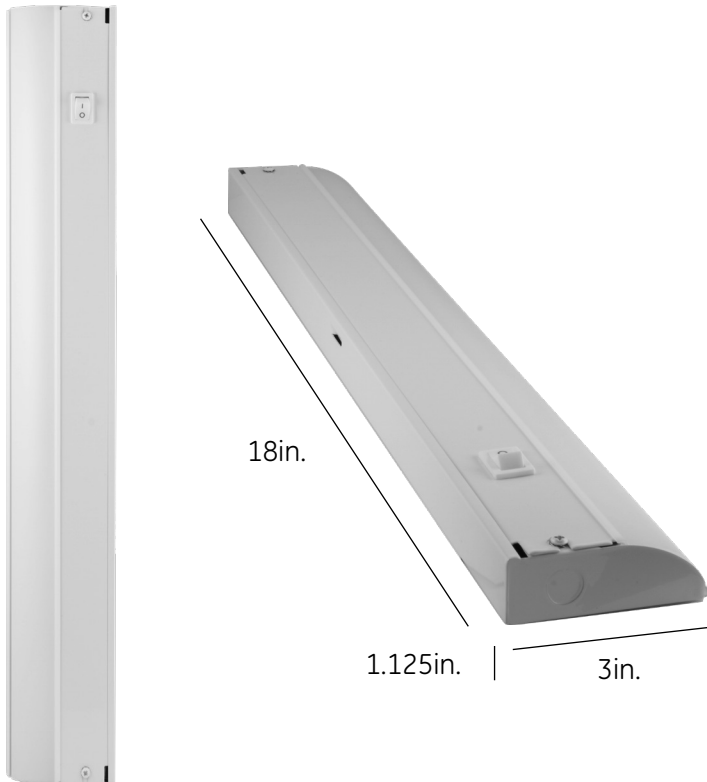

# JascoPro™ Series LED Direct Wire ON/OFF Light Fixture, 18in.

## Specifications

**Length of fixture:** 18" **Nominal lumens:** 350  
**Voltage:** 120 **Hertz:** 60  
**Nominal CRI:** 83 **Nominal wattage:** 5  
**Efficacy (lm/w):** 80 **CCT:** 3000K  
**Beam angle:** 110.6 **Lifetime:** 50,000 hours  
**Warranty:** 5-year limited warranty

## Design Features

- Premium LED 18in. direct wire light bar
- High-quality steel housing
- High-powered fully diffused LED light source with no hot spots
- 350 lumens, 3000K warm white light
- Manual ON/OFF switch