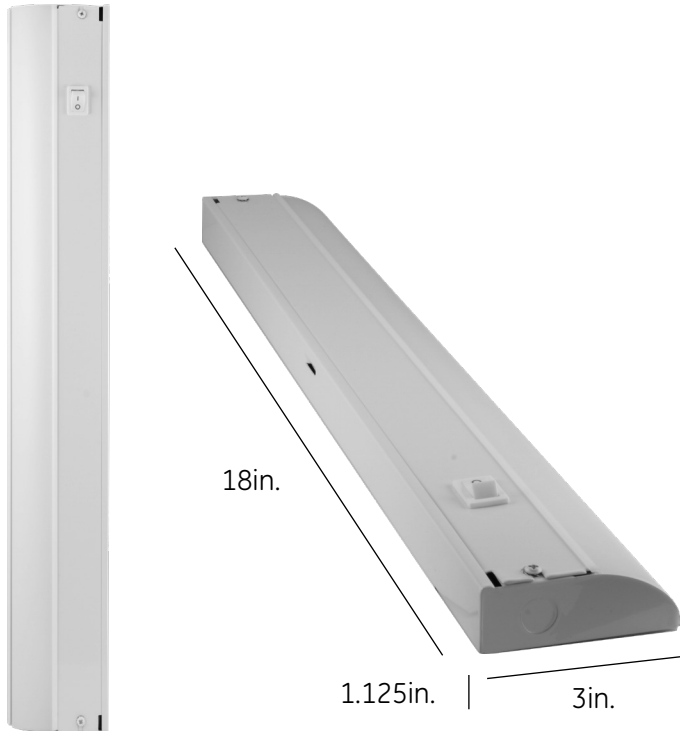

JascoPro™ Series LED Direct Wire ON/OFF Light Fixture, 24in.

Specifications

Length of fixture: 24" Nominal lumens: 477
 Voltage: 120 Hertz: 60
 Nominal CRI: 83 Nominal wattage: 6
 Efficacy (lm/w): 80 CCT: 3000K
 Beam angle: 110.6 Lifetime: 50,000 hours
 Warranty: 5-year limited warranty

Design Features

- Premium LED 24in. direct wire light bar
- High-quality steel housing
- High-powered fully diffused LED light source with no hot spots
- 477 lumens, 3000K warm white light
- Manual ON/OFF switch

Installation Recommendations

- Includes all mounting hardware and instruction manual for easy installation
- Indoor use only
- Product is UL listed and Energy Star rated

M4 x 12mm screws (2)

Strain Relief (1)