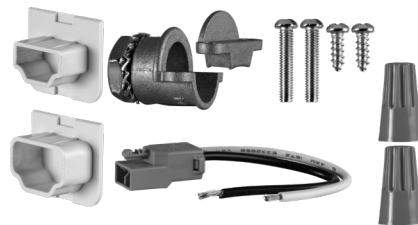

JascoPro™ Series LED Direct Wire Light Fixture with 18" Linking Cord, 12in.

Specifications

- Length of fixture: 12" Nominal lumens: 720
- Voltage: 120 Hertz: 60
- Nominal CRI: 97 Nominal wattage: 9.5
- Efficacy (lm/w): 75.6 CCT: 3000K/4000K/5000K
- Beam angle: 117.3 Lifetime: 50,000 hours
- Warranty: 5-year limited warranty

Design Features

- Premium-grade, fully diffused LED 12in. direct wire light bar with high-quality steel housing
- 720 Lumens, 97 CRI
- Selectable white: 3000K/4000K/5000K
- Link multiple fixtures together using the included linking cord for extended reach or the linking plug for end-to-end installation
- All direct-wire hardware included in the box
- Keyhole mounting, screws included
- Low-profile light; 1.15in.
- UL Listed

Installation Recommendations

- Once converted to direct-wired, the fixture will only provide power out of the female connector; the male connector will not be powered to prevent the risk of electric shock; take this into consideration when planning your lighting system
- Indoor use only

18" Linking Cord

Direct wire hardware included

Linking/power ports

Keyhole mounting

Certifications & Compliances

Compliances, specifications and availability are subject to change without notice.

Distributed by Jasco Products Company LLC
10 E. Memorial Rd., Oklahoma City, OK