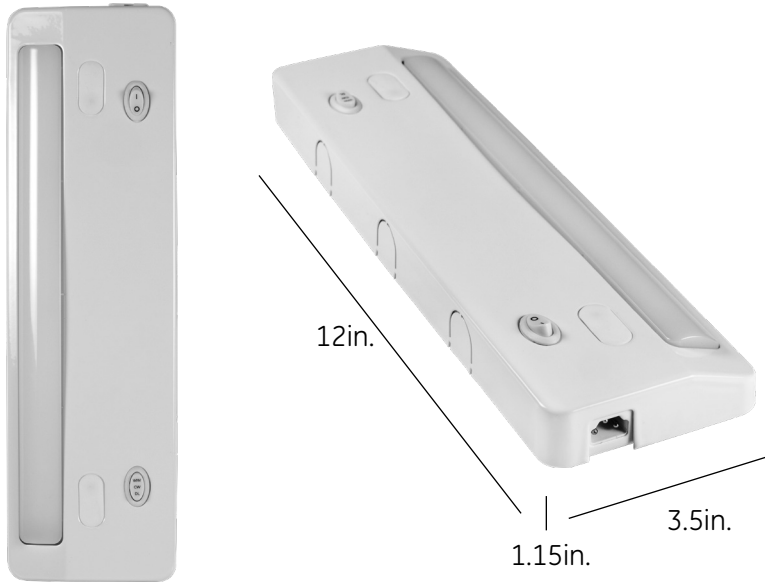

JascoPro™ Series LED Direct Wire Light Fixture with 18" Linking Cord, 12in.

Specifications

- Length of fixture: 12" Nominal lumens: 720
- Voltage: 120 Hertz: 60
- Nominal CRI: 97 Nominal wattage: 9.5
- Efficacy (lm/w): 75.6 CCT: 3000K/4000K/5000K
- Beam angle: 117.3 Lifetime: 50,000 hours
- Warranty: 5-year limited warranty

Design Features

- Premium-grade, fully diffused LED 12in. direct wire light bar with high-quality steel housing
- 720 Lumens, 97 CRI
- Selectable white: 3000K/4000K/5000K
- Link multiple fixtures together using the included linking cord for extended reach or the linking plug for end-to-end installation
- All direct-wire hardware included in the box
- Keyhole mounting, screws included
- Low-profile light; 1.15in.
- UL Listed

Installation Recommendations

- Once converted to direct-wired, the fixture will only provide power out of the female connector; the male connector will not be powered to prevent the risk of electric shock; take this into consideration when planning your lighting system
- Indoor use only