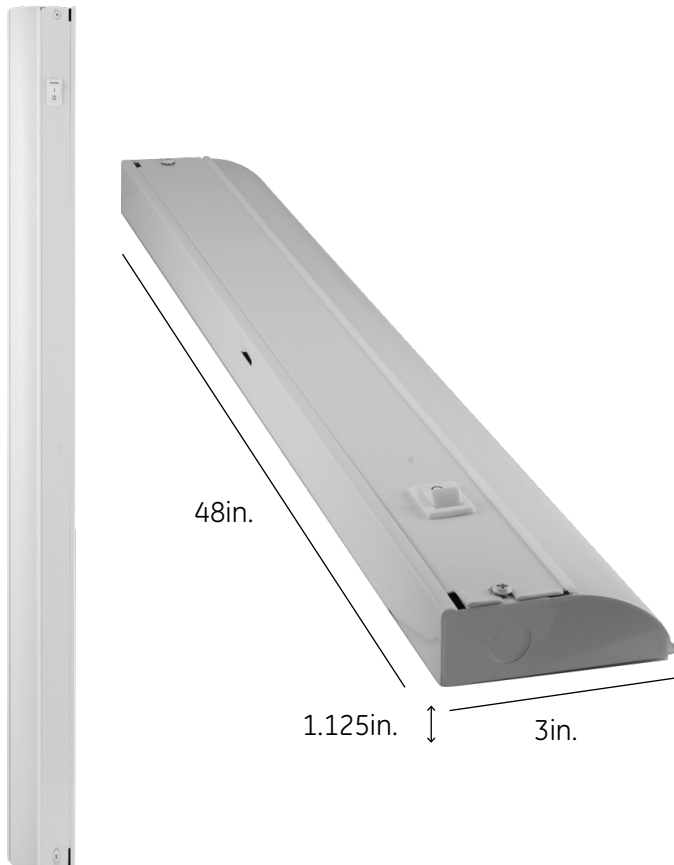

JascoPro™ Series LED Direct Wire Dimmable Light Fixture, 48in.

Specifications

Length of fixture: 48" Nominal lumens: 1807
 Voltage: 120 Hertz: 60
 Nominal CRI: 91 Nominal wattage: 19.69
 Efficacy (lm/w): 91 CCT: 3000K
 Beam angle: 110.6 Lifetime: 50,000 hours
 Warranty: 5-year limited warranty

Design Features

- Premium LED 48in. direct wire light bar
- High-quality steel housing and in-wall dimmer compatible
- High-powered fully diffused LED light source with no hot spots
- 1807 lumens, 3000K bright white light