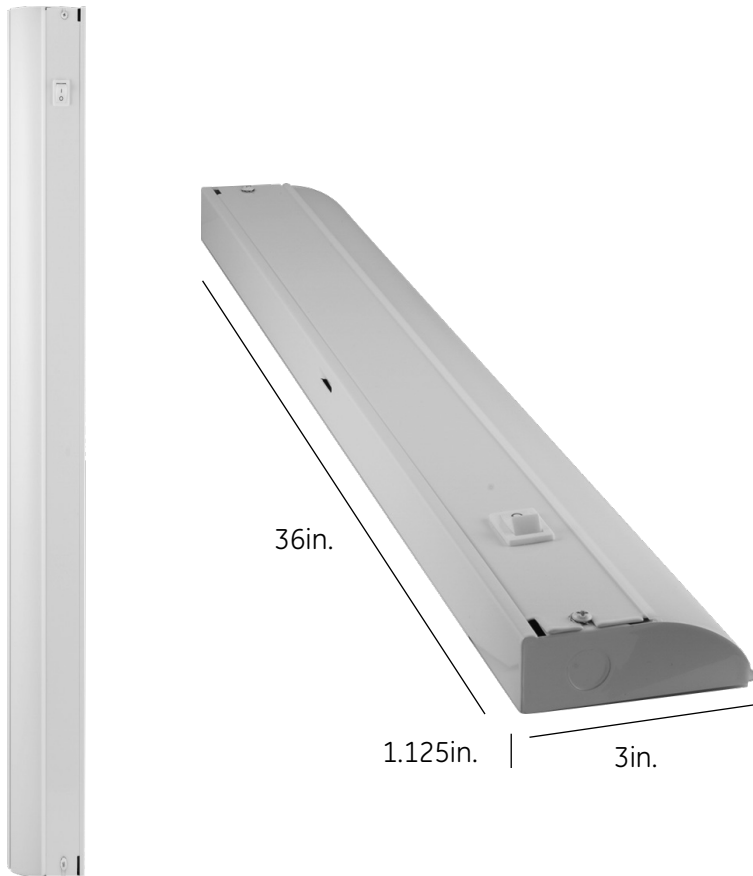

# JascoPro™ Series LED Direct Wire Dimmable Light Fixture, 36in.

## Specifications

Length of fixture: 36" Nominal lumens: 1366  
 Voltage: 120 Hertz: 60  
 Nominal CRI: 91 Nominal wattage: 15.7  
 Efficacy (lm/w): 86 CCT: 3000K  
 Beam angle: 110.6 Lifetime: 50,000 hours  
 Warranty: 5-year limited warranty

## Design Features

- Premium LED 36in. direct wire light bar
- High-quality steel housing and in-wall dimmer compatible
- High-powered fully diffused LED light source with no hot spots
- 1366 lumens, 3000K warm white light