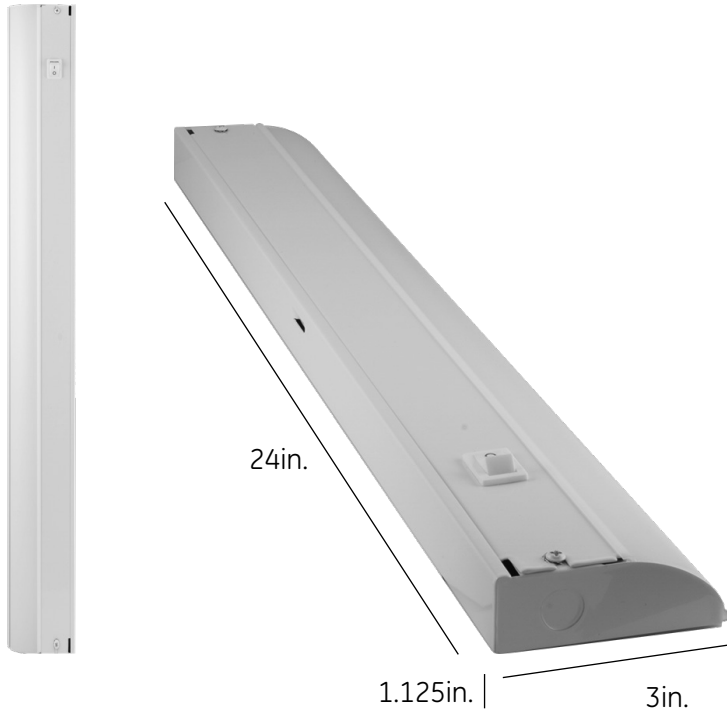

JascoPro™ Series LED Direct Wire Dimmable Light Fixture, 24in.

Specifications

Length of fixture: 24" Nominal lumens: 991
 Voltage: 120 Hertz: 60
 Nominal CRI: 91 Nominal wattage: 11.51
 Efficacy (lm/w): 86 CCT: 3000K
 Beam angle: 110.6 Lifetime: 50,000 hours
 Warranty: 5-year limited warranty

Design Features

- Premium LED 24in. direct wire light bar
- High-quality steel housing and in-wall dimmer compatible
- High-powered fully diffused LED light source with no hot spots
- 991 lumens, 3000K warm white light

Installation Recommendations

- Includes all mounting hardware and instruction manual for easy installation
- Indoor use only
- Product is UL listed and Energy Star rated

M4 x 12mm screws (2)

Strain Relief (1)