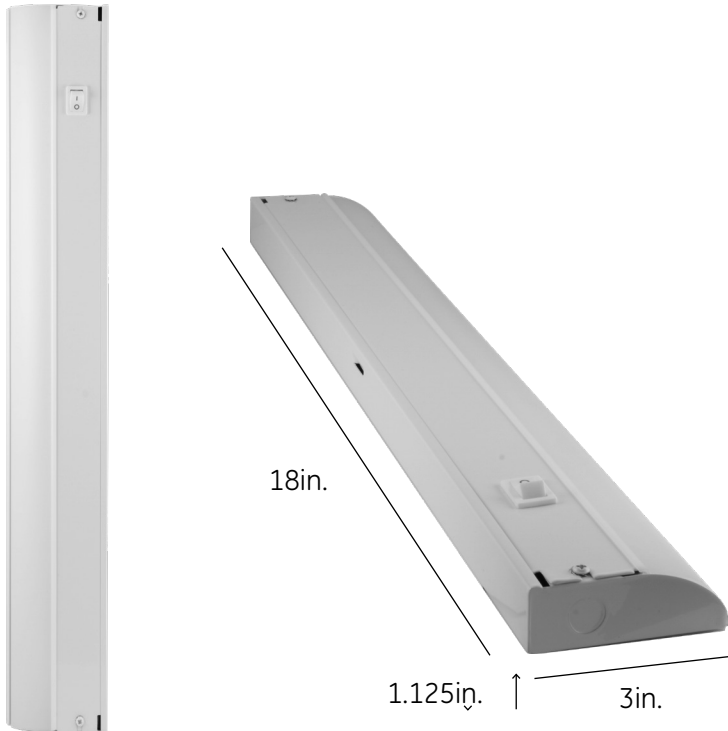

JascoPro™ Series LED Direct Wire Dimmable Light Fixture, 18in.

Specifications

Length of fixture: 18" Nominal lumens: 769
 Voltage: 120 Hertz: 60
 Nominal CRI: 91 Nominal wattage: 9.64
 Efficacy (lm/w): 80 CCT: 3000K
 Beam angle: 110.6 Lifetime: 50,000 hours
 Warranty: 5-year limited warranty

Design Features

- Premium LED 18in. direct wire light bar
- High-quality steel housing and in-wall dimmer compatible
- High-powered fully diffused LED light source with no hot spots
- 769 lumens, 3000K warm white light