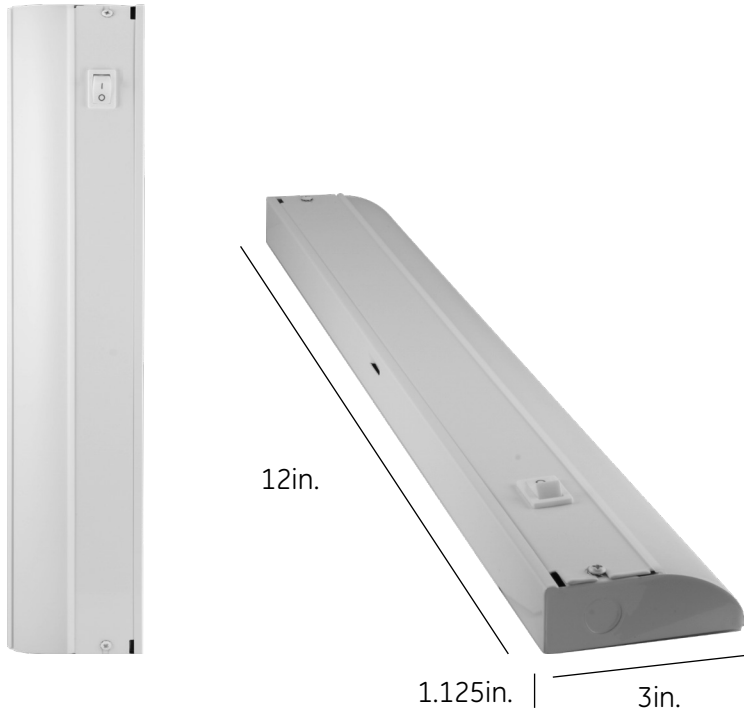

# JascoPro™ Series LED Direct Wire Dimmable Light Fixture, 12in.

## Specifications

Length of fixture: 12" Nominal lumens: 485  
 Voltage: 120 Hertz: 60  
 Nominal CRI: 91 Nominal wattage: 6  
 Efficacy (lm/w): 81 CCT: 3000K  
 Beam angle: 110.6 Lifetime: 50,000 hours  
 Warranty: 5-year limited warranty

## Design Features

- Premium LED 12in. direct wire light bar
- High-quality steel housing and in-wall dimmer compatible
- High-powered fully diffused LED light source with no hot spots
- 485 lumens, 3000K warm white light